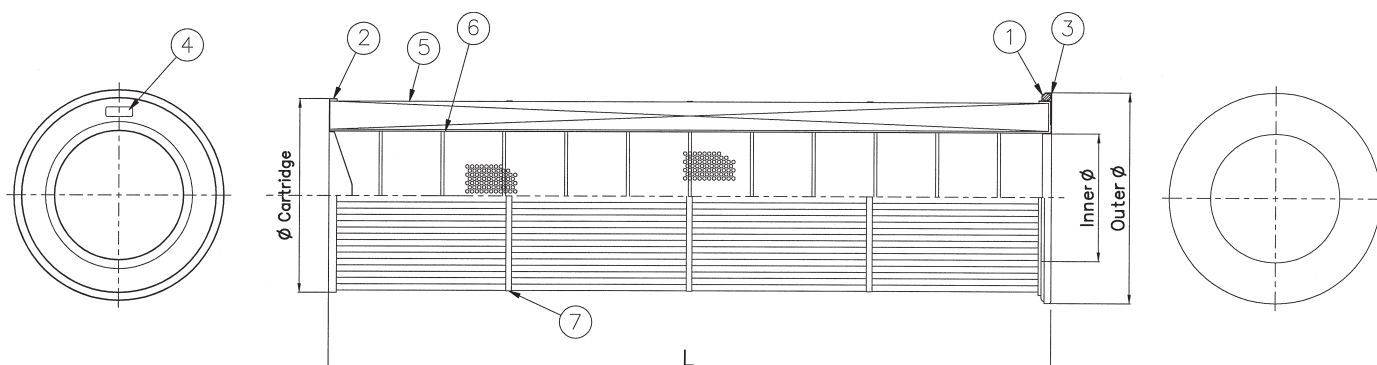

## NORDIC Style GT

Clean air side mounted  
Nordic GT Top Flange  
Closed bottom

End Cap

### SPECIFICATIONS

Number	Description	Symbol	Dimension
1	Gasket	L	1200 mm
2	Bottom end cap open	Inner DIA	215 mm
3	Nordic Top end cap	Outer DIA	352 mm
4	Marking	DIA Cartridge	324 mm
5	Media pack	<b>Available media qualities:</b>	
6	Inner liner	- Ultra-Web® SB	
7	Strap		