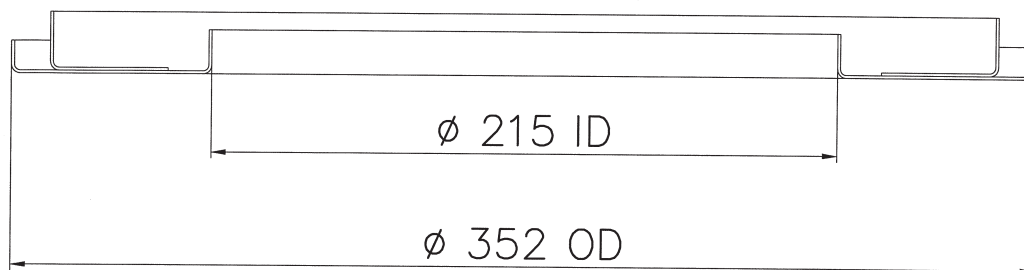

# Replacement Elements Cartridges

## NORDIC Style GT

Clean air side mounted  
Nordic GT Top Flange  
Closed bottom

End Cap

### SPECIFICATIONS

Number	Description	Symbol	Dimension
1	Gasket	L	1200 mm
2	Bottom end cap open	Inner DIA	215 mm
3	Nordic Top end cap	Outer DIA	352 mm
4	Marking	DIA Cartridge	324 mm
5	Media pack	<b>Available media qualities:</b>	
6	Inner liner	- Ultra-Web® SB	
7	Strap		